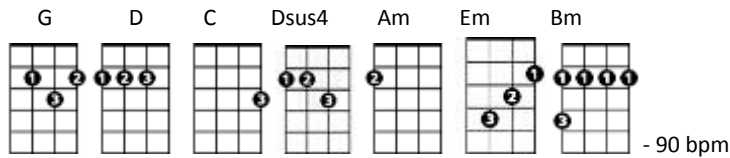

[F] [Gm7] [Bb] [F] [C]

[F] I guess [Gm7] now it's time [Bb] that [F] you came [C] back for [F] good

Here I Go Again

Whitesnake

Difficulty = 🍷🍷🍷

CHORDS USED IN THIS SONG

[G] [D] [C] [D]
[G] [D] [C] [D]

[G] No, I don't [D] know where I'm [C] goin'
[G] but I sure [D] know where I've [C] been
[G] hanging on the [D] promises in [C] songs of yesterday. [C] [G]
[Am] An' I've made up my mind, [D] [Am] I ain't wasting no more [D] time [C] [D]