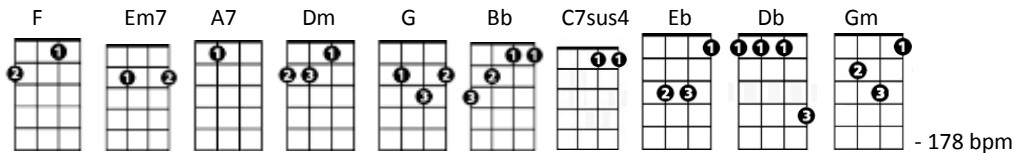

Mr Blue Sky

ELO

Difficulty = 🎸🎸🎸🎸

CHORDS USED IN THIS SONG

Intro: [F]

[F] Sun is shinin' in the sky
There ain't a [Em7] cloud [A7] in [Dm] sight
It's stopped [G] rainin' ev'ry[Em7]body's in a [A7] play
And don't you [Bb] know
It's a [C7sus4] beautiful new [F] day hey, [C7sus4] hey